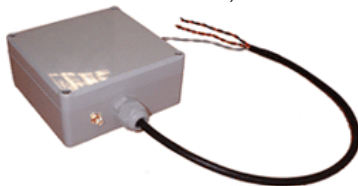

Track & Trace plus IO's

SIRFstarIII + quad band GSM/GPRS & INTERNAL ANTENNAS

Compact tracking unit with battery, 3D accelerometers, 2 serial, digital IO's, 1-ware peripherals, optional bluetooth

GPS & GSM/GPRS + multiple IO's

multi IO Hub extension for all 501 devices

Trailocator : trailer & container tracking.
Internal antennas, IP66

All-in-One family

Connected Navigation Devices All in one GPS, GSM/GPRS + display

Connected Navigation!
All-in-One portable GPS.
GSM/GPRS, touch screen, navigation

All-in-One GPS & navigation +
GSM/GPRS + bright 5.7" touch
panel + multiple IO's

New WiFi device
+ many additional IO's (WiFi, RS485)

Smart displays

Small & large smart displays Fully integrated with tracking devices

Separate, portable display for navigation.
Connected with serial port or USB to
track & trace device

Connected Navigation!
All-in-One portable GPS.
GSM/GPRS, touch screen, navigation

Separate large display for navigation,
connected with serial port or USB to
track & trace device